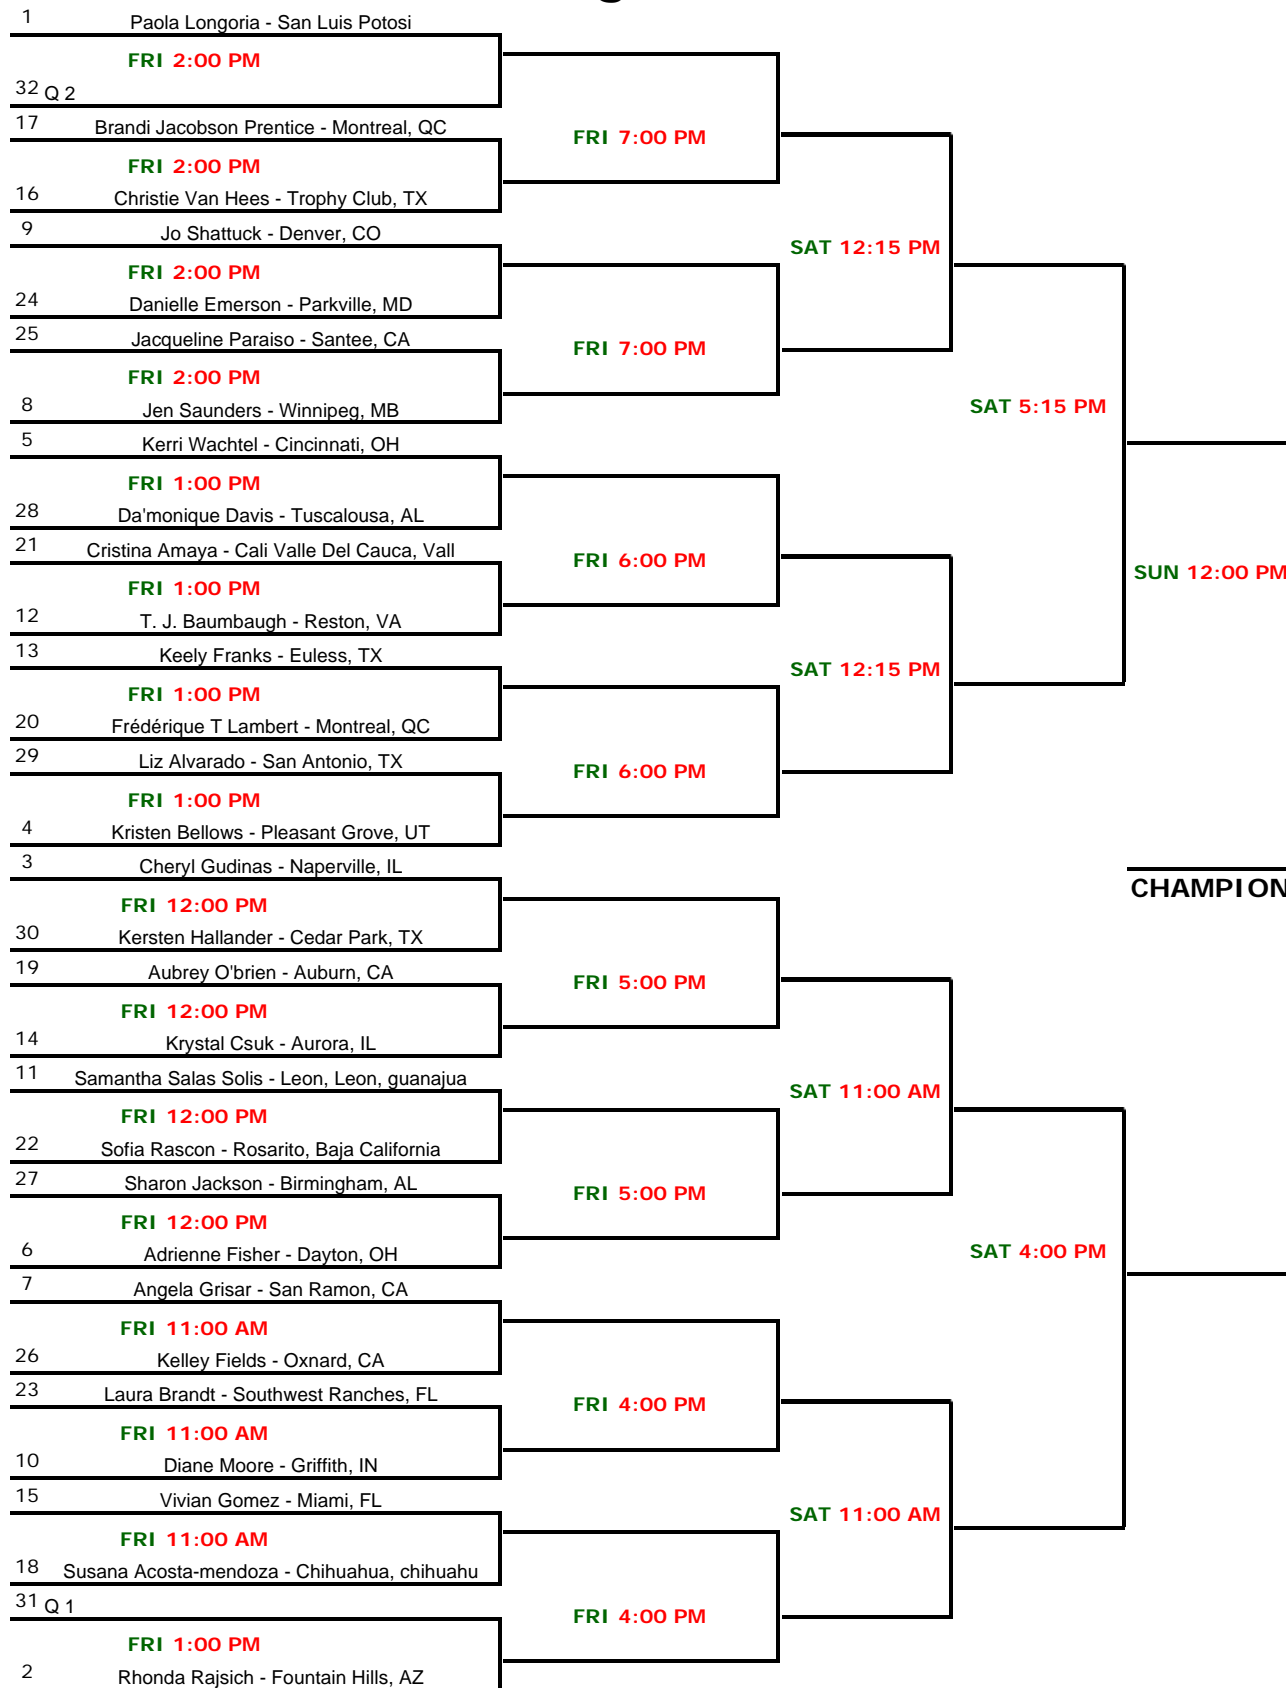

Women's Singles Pro Single Elimination

CHAMPION